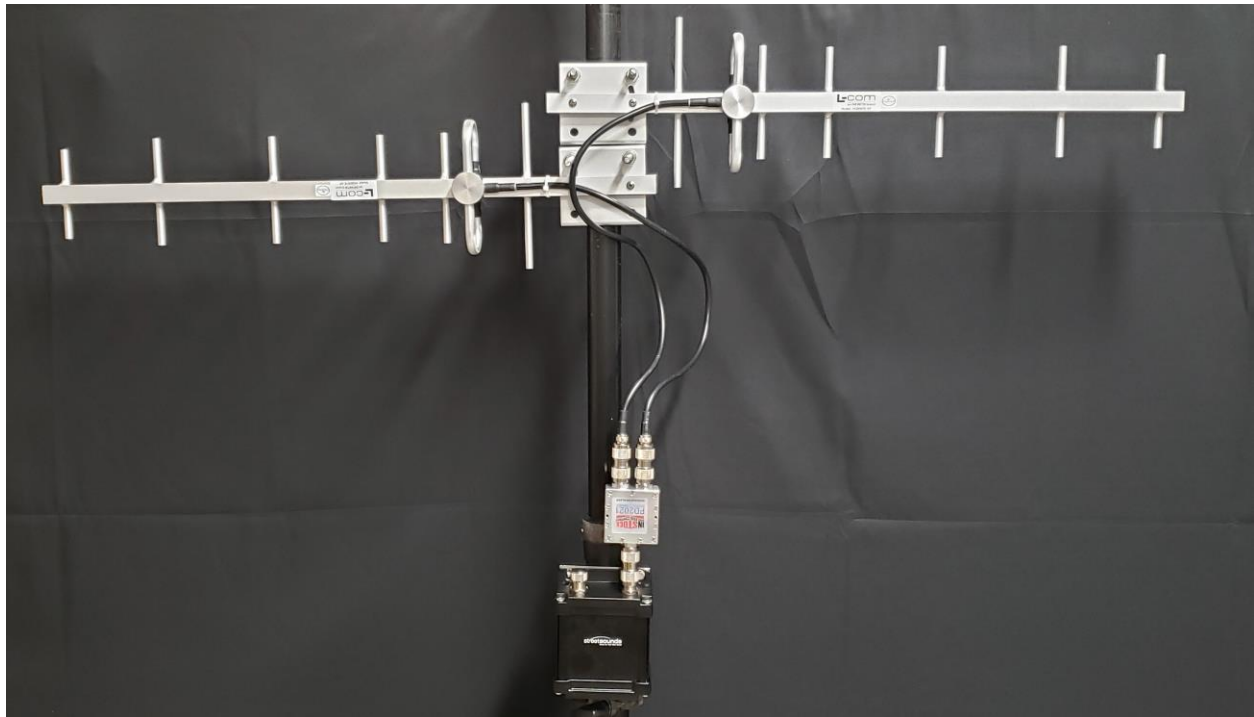

Dual 9db Yagi Master Antenna Kit

KIT-DUALYAGI-9DB-MASTER

Dual directional 9db Yagi antenna upgrade kit for use at the Fixed Master location. The kit is configured with two directional 9db antennas and an outdoor-rated power divider to extend the transmit range of the Fixed Master Outdoor Unit (ODU) in either direction away from the Fixed Master location. Kit includes two L-COM 9db Yagi antennas (HG909YE-NF), three NF2NM cable adapters, and one 2-way outdoor power divider (PD-2021). STS-200-ODU (shown above) not included in kit.